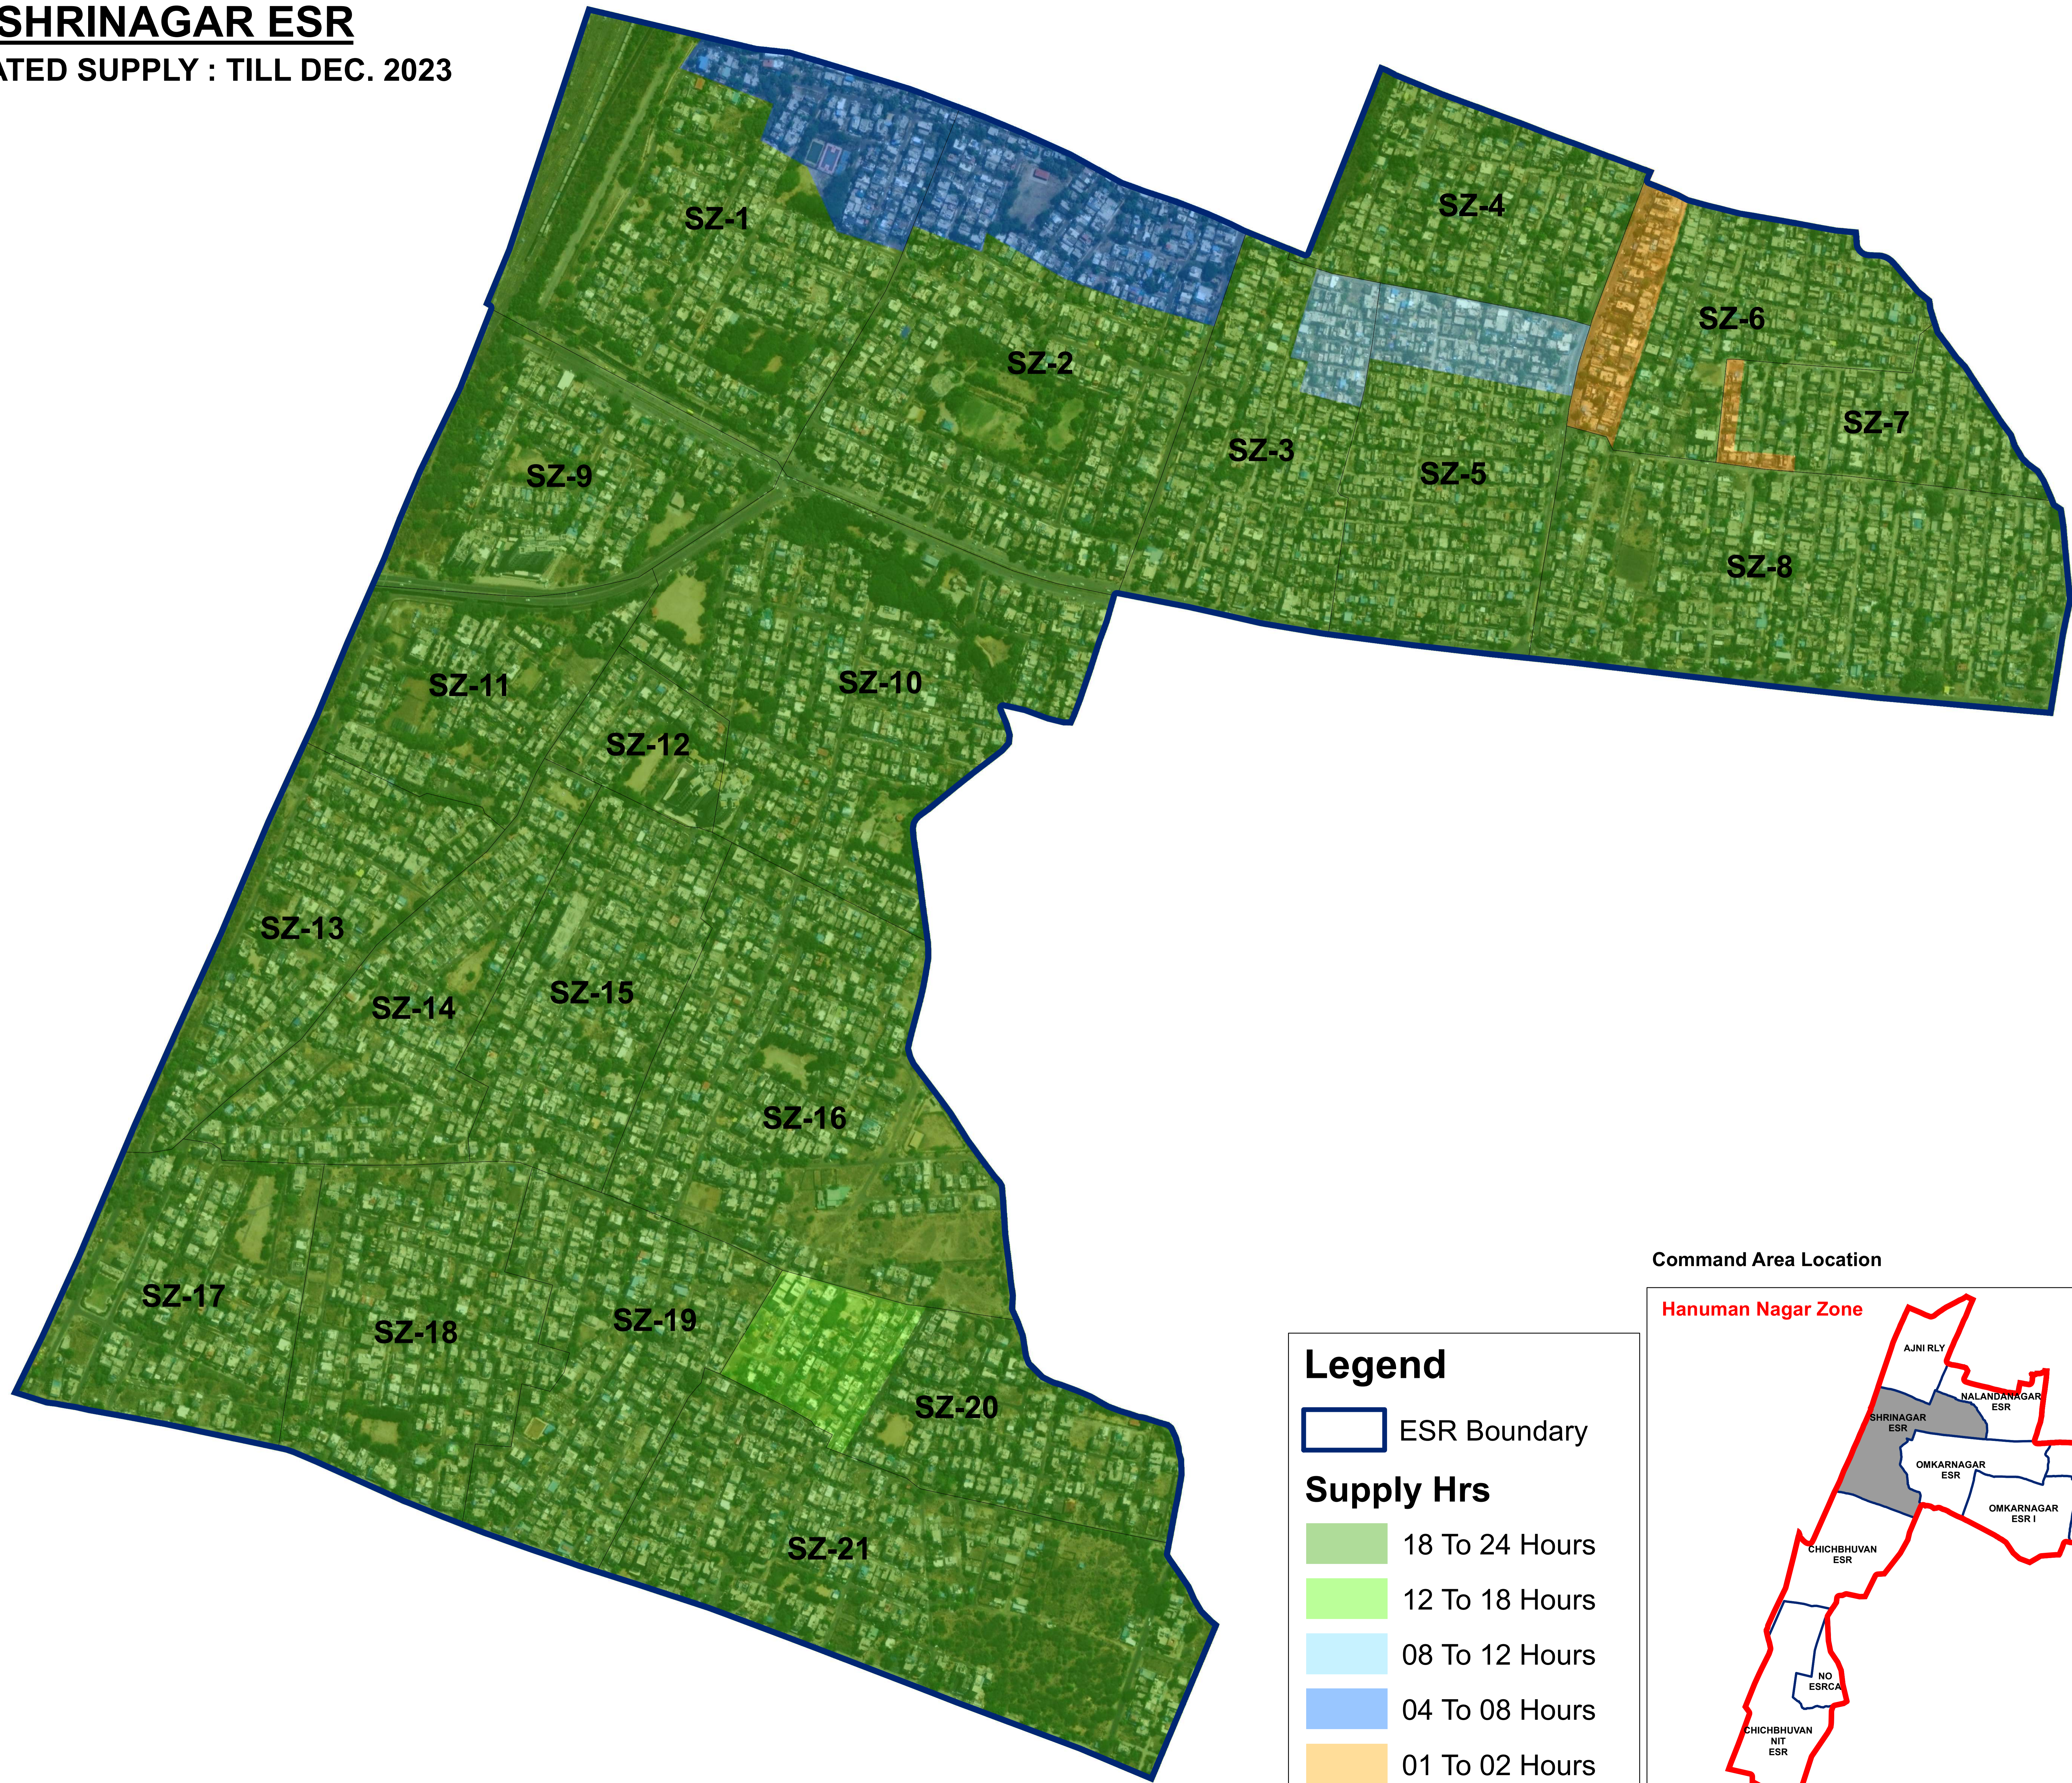

SHRINAGAR ESR

ESTIMATED SUPPLY : TILL DEC. 2023

Legend

- ESR Boundary
- Supply Hrs**
 - 18 To 24 Hours
 - 12 To 18 Hours
 - 08 To 12 Hours
 - 04 To 08 Hours
 - 01 To 02 Hours